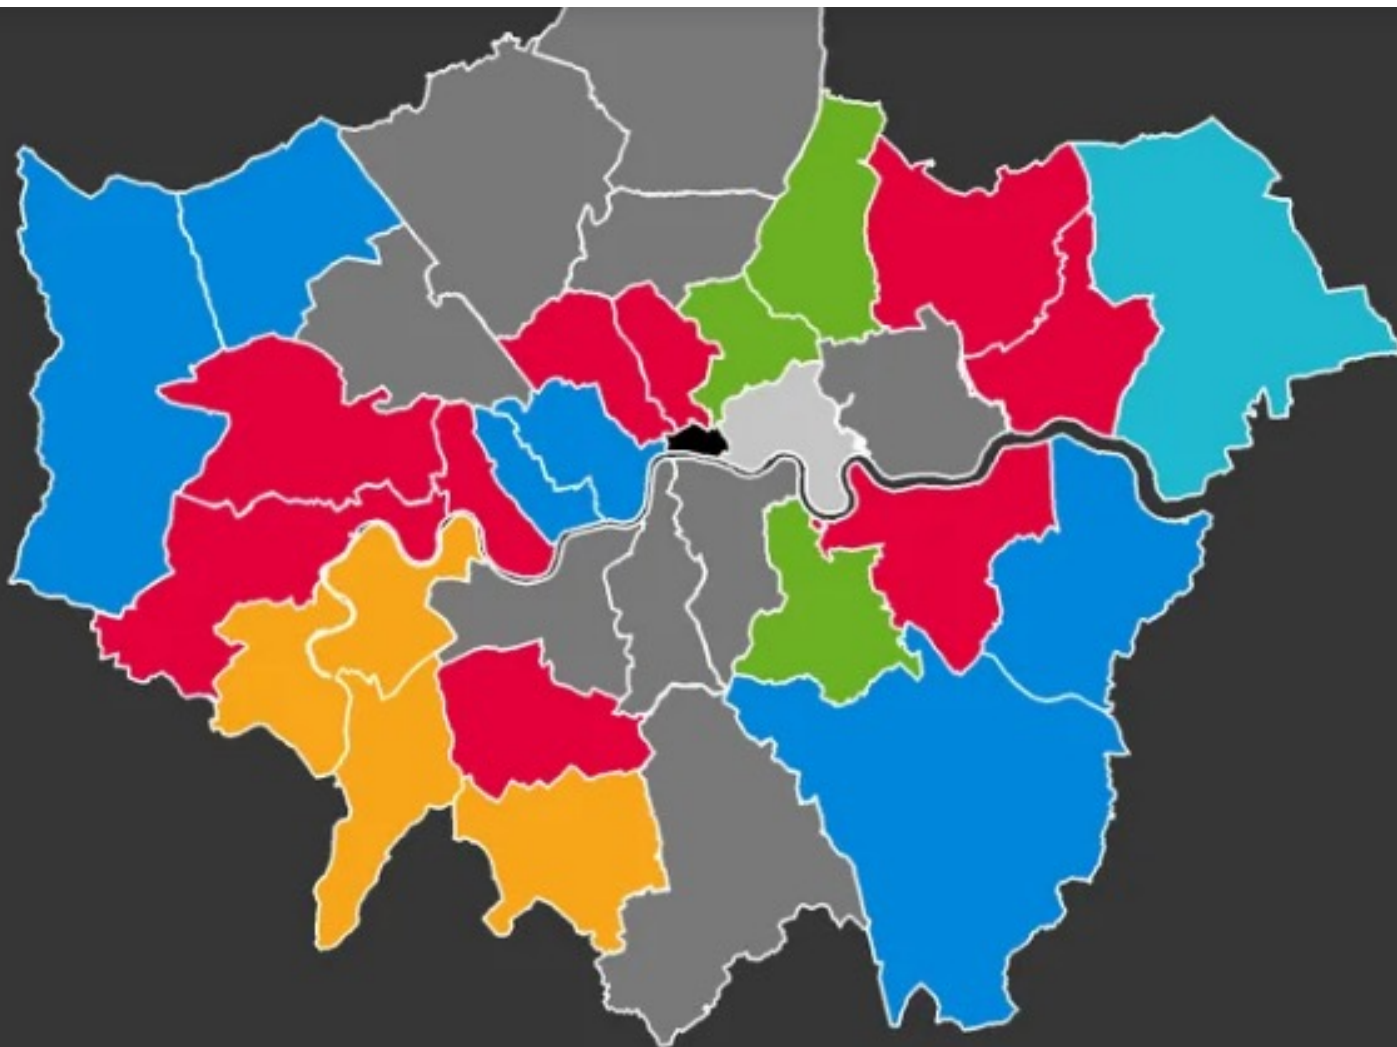

Pre-election

2026

■ Lab (9) ■ NOC (9) ■ Con (6) ■ LD (3)
■ Green (3) ■ Reform (1) ■ Aspire (1)

Local Plan review consultation status **Notes**

LP is an abbreviation for Local Plan.

All London boroughs will be reviewing their Local Plans most of the time. For the purposes of this monitoring, **Under review** means that consultation has started on a Local Plan review.

Early engagement is where a borough has made it explicitly clear that an early consultation which has taken place is not for the purposes of Regulation 18.

Regulation 18 & Regulation 19 refer to the sections of the legislation for LPs. More information can be found on the Government's [Plan Making web page](#).

Information on the **Examination in public** can be found on the [Local Plans web page](#).

Recently adopted means a borough has formally adopted their Local Plan within the last 2 calendar years.

Local Plan information

Local Plan information

Planning authority	Year LP adopted	Link to LP	Other LP document names	Link to other LP docs	Under review	Latest Local Plan consultation stage	Link to review
OPDC	2022	🔗			No	Not started	
Redbridge	2018	🔗	Minerals Local Plan (2012)	🔗	No	Not started	
Richmond	2025	🔗	Twickenham Area Action Plan (2013)	🔗	Yes	Not started	🔗
Southwark	2022	🔗	Draft Old Kent Road AAP		No	Not started	
Sutton	2018	🔗			Yes	Regulation 18	🔗
Tower Hamlets	2020	🔗			Yes	Examination in public	🔗
Waltham Forest	2024	🔗	Local Plan Part 2: Site Allocations Examination London Borough of Waltham Forest	🔗	Yes	Examination in public	🔗
Wandsworth	2023	🔗		🔗	No	Adopted	
Westminster	2021	🔗			Yes	Adopted	🔗