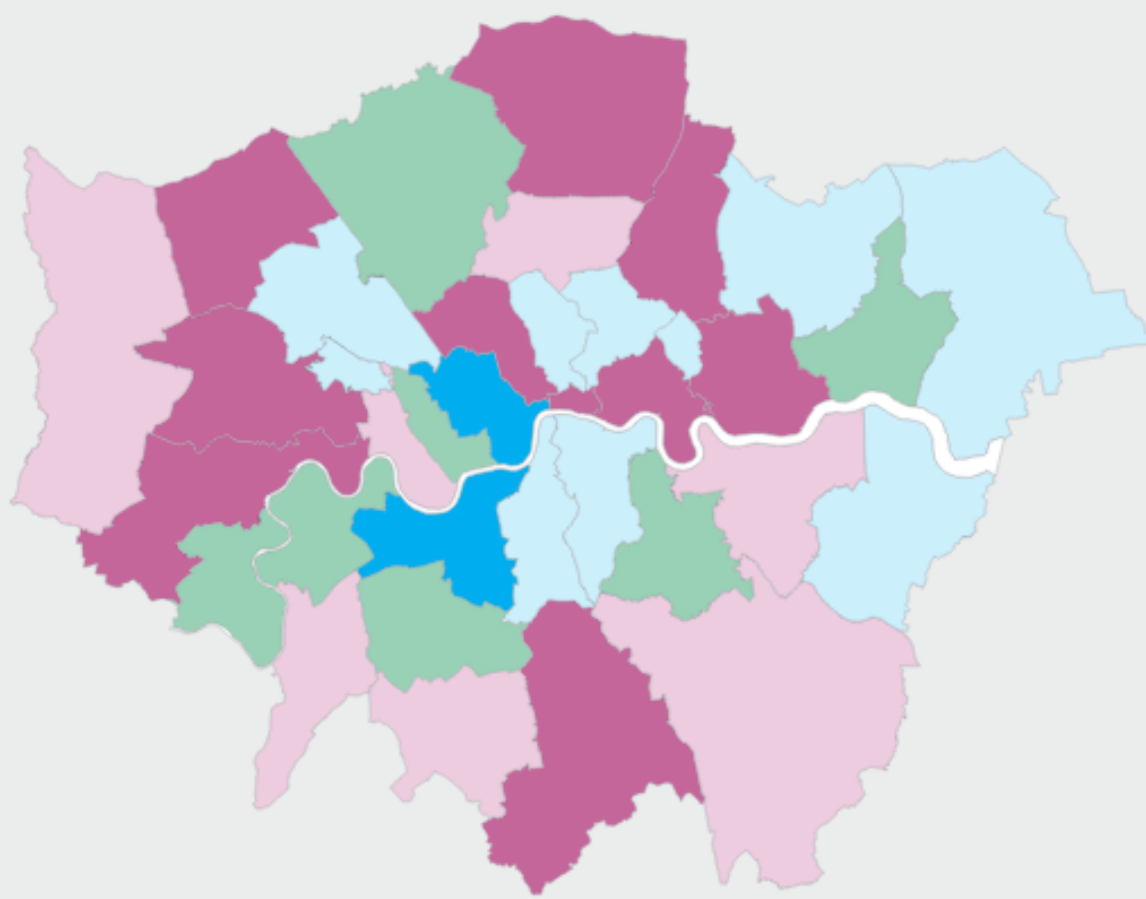

Pre-election

2026

■ Lab (9) ■ NOC (9) ■ Con (6) ■ LD (3)
■ Green (3) ■ Reform (1) ■ Aspire (1)

Local Plan review consultation status **Notes**

LP is an abbreviation for Local Plan.

All London boroughs will be reviewing their Local Plans most of the time. For the purposes of this monitoring, **Under review** means that consultation has started on a Local Plan review.